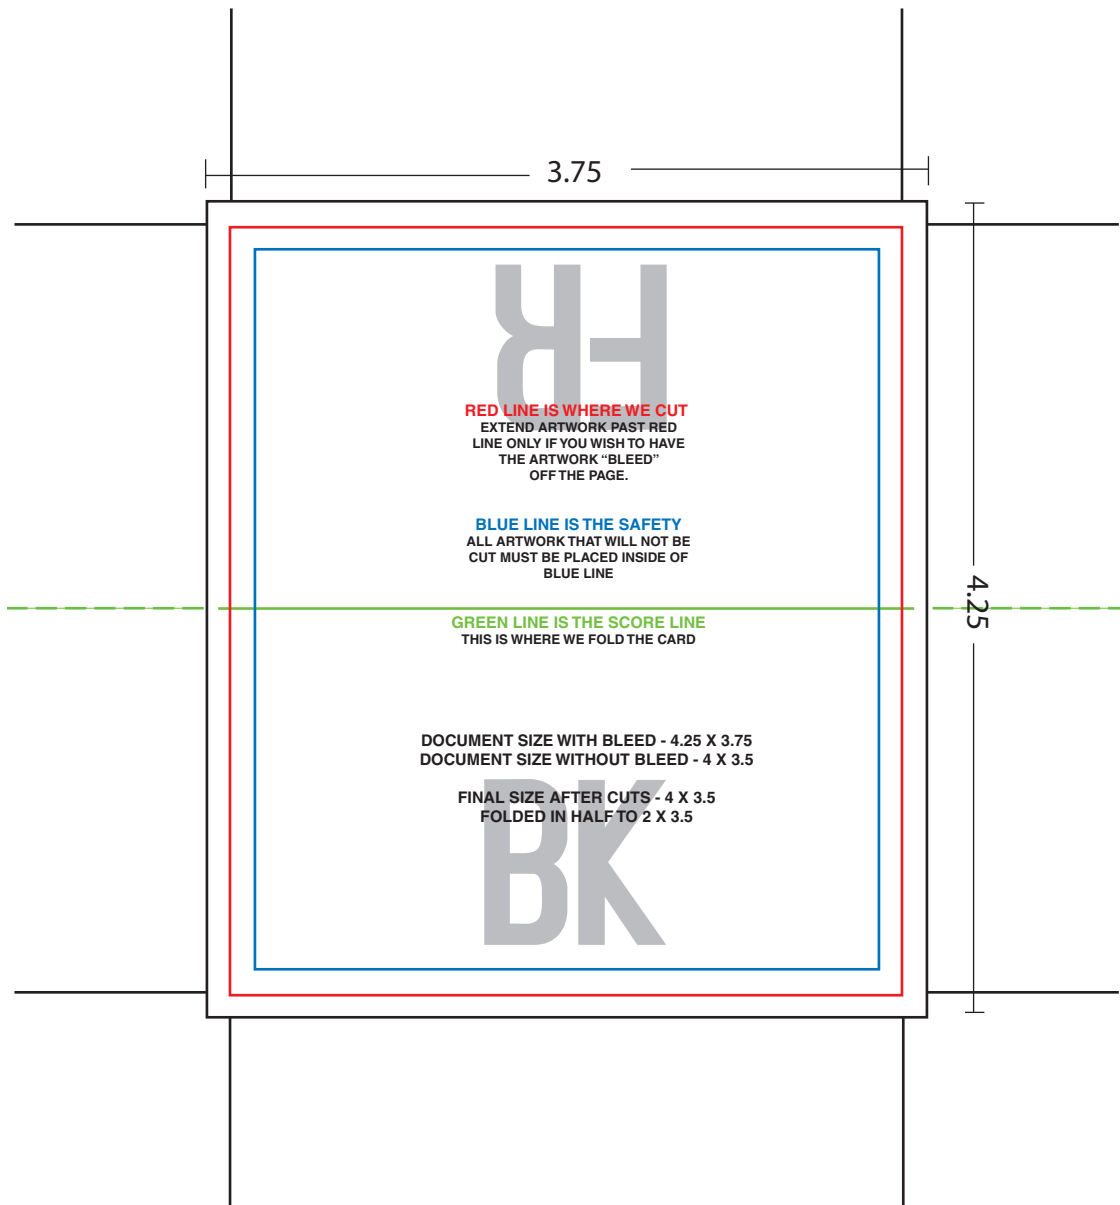

Copy 2 Copy

Fold-over Business Card 3.5" x 4"

This is a certified Copy2Copy template.
Not for use with other vendors.